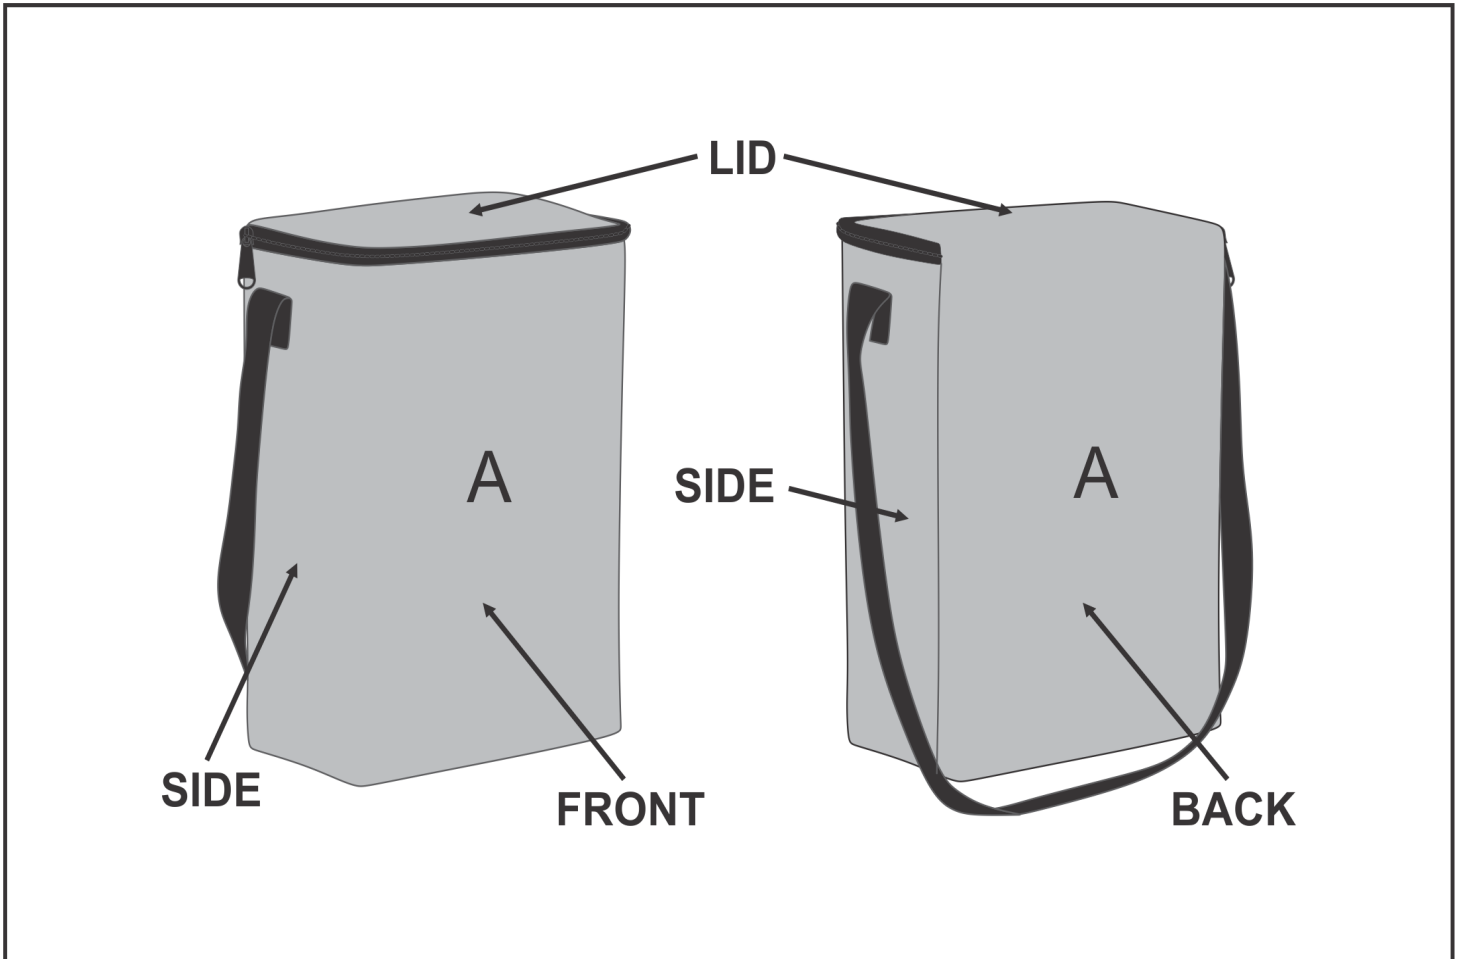

CC-HP-9-G

Hoppla Chiller 16 Cooler Bag

Need to know:

- Includes 1-Position Sublimation (setup fees apply)
- Please Note: We cannot guarantee 100% logo Alignment on all Brandable Panels.

Branding Options:

Position	Branding Method (Branding Code)	No. of Colours	Dimension
A	Custom Sublimation A (CPSUB-A)	Full Colour	494mm wide x 925mm high